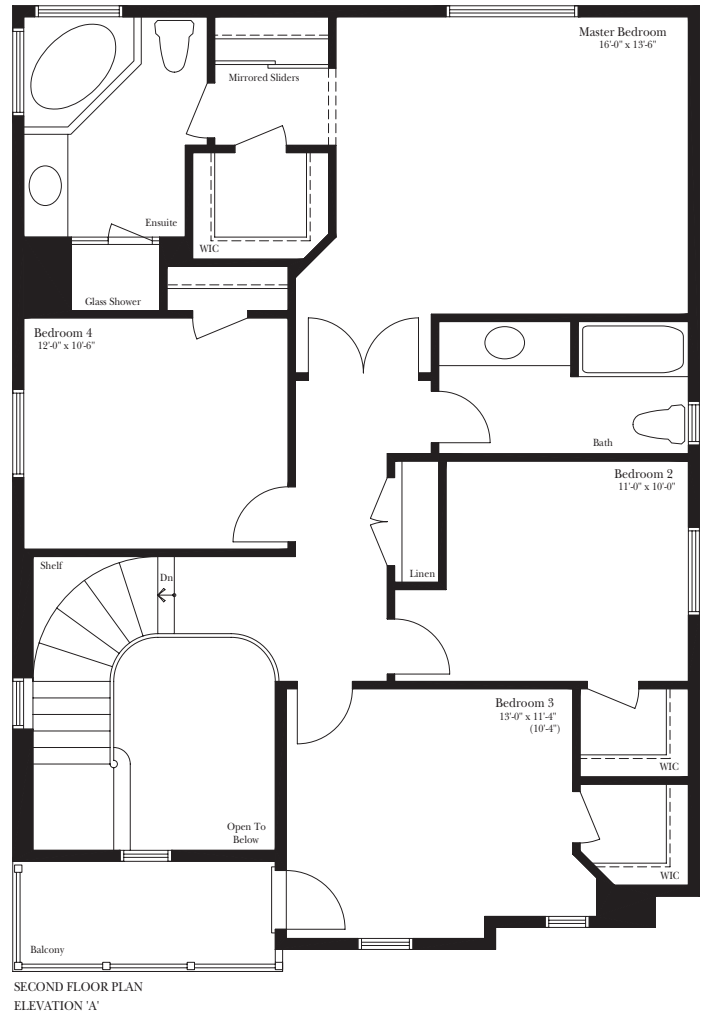

Raynes

2430/2425 sq.ft.

Elevation A & B

Elevation C

Dimensions, specifications, layouts, window sizes, and materials are approximate only, may vary, and are subject to change as provided in the Agreement of Purchase & Sale. Plans may be reversed. Illustrations are artist's concept. E.&O.E.